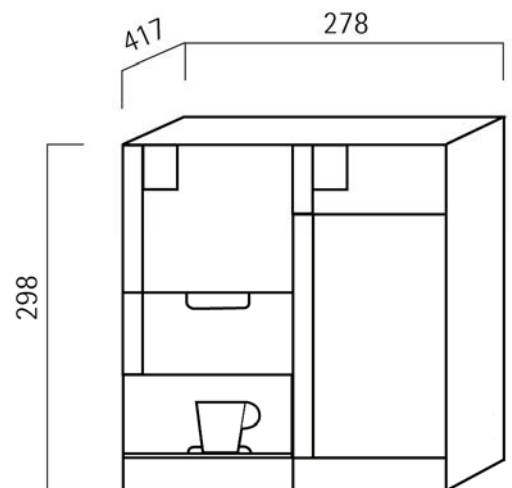

FEATURES

- The Nespresso range offers a huge variety of profiles with its 8 professional Grands Crus
- Options to select Ristretto or Espresso cup size
- Hot water function for tea and infusions
- Easy-touch control panel
- Integrated coffee capsule dispenser
- Water tank with 1,5 lt capacity
- Cup warming storage
- Connection AC 220/240VAC 50-60HZ
- Power Consumption 1.0 KVA + 30 VA